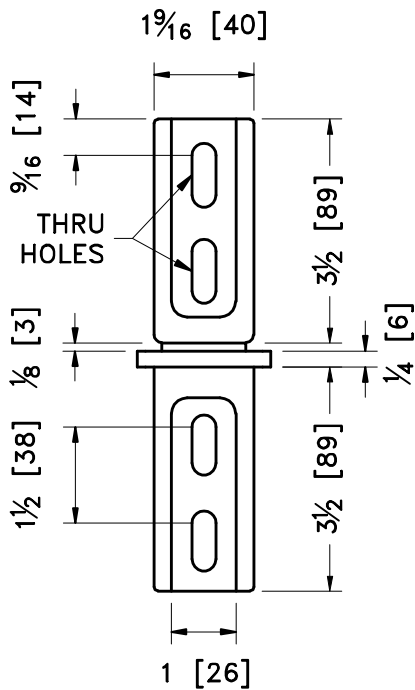

TOP VIEW

FRONT VIEW

SIDE VIEW

2011

SNAP'n SAFE U-CHANNEL POST  
GROUND MOUNT BREAKAWAY COUPLER

**DESIGNOVATIONS, INC.**

7339 WILDWOOD ROAD • STILLMAN VALLEY, IL 61084  
PHONE: 888-868-6588 • FAX: 815-645-2389  
EMAIL: sales@designovations.com • www.designovations.com

FMCO4

SHEET NO.	REF. NO.
1 of 1	DV-44