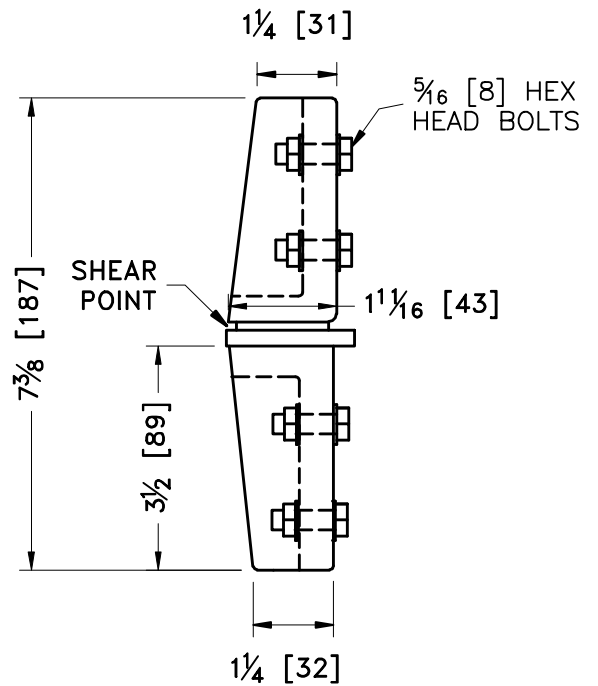

TOP VIEW

FRONT VIEW

SIDE VIEW

2011

SNAP'n SAFE U-CHANNEL POST  
GROUND MOUNT BREAKAWAY COUPLER

**DESIGNOVATIONS, INC.**

7339 WILDWOOD ROAD • STILLMAN VALLEY, IL 61084  
PHONE: 888-868-6588 • FAX: 815-645-2389  
EMAIL: sales@designovations.com • www.designovations.com

FMCO4

SHEET NO.	REF. NO.
1 of 1	DV-44