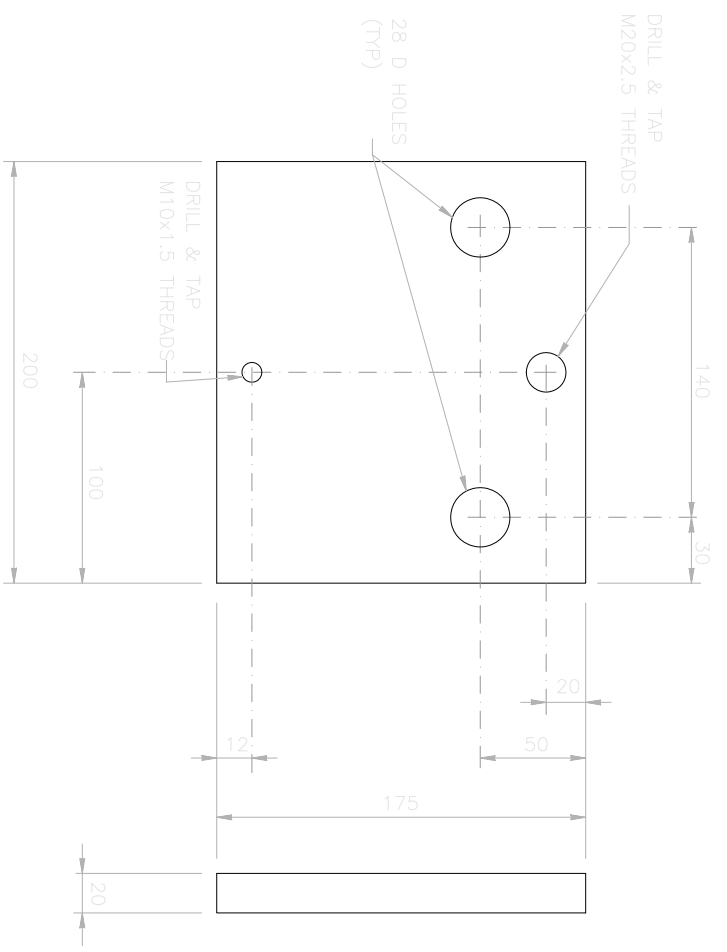

305

1994

TUBULAR POST BASE PLATE

FPB09

SHEET NO.	REF. NO.
1 of 2	