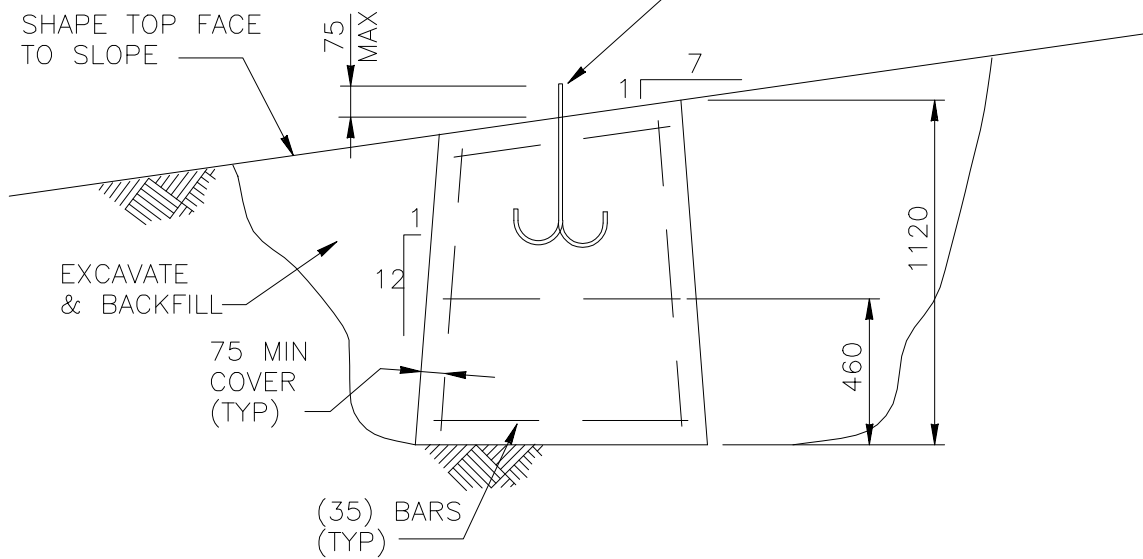

10-FRH20 α x640 LNG
ANCHOR BOLTS & NUTS
SET @ 75 SPACING

1994

WEAK-POST TURNED DOWN TERMINAL ANCHOR

POF04

SHEET NO.

REF. NO.

1 of 2