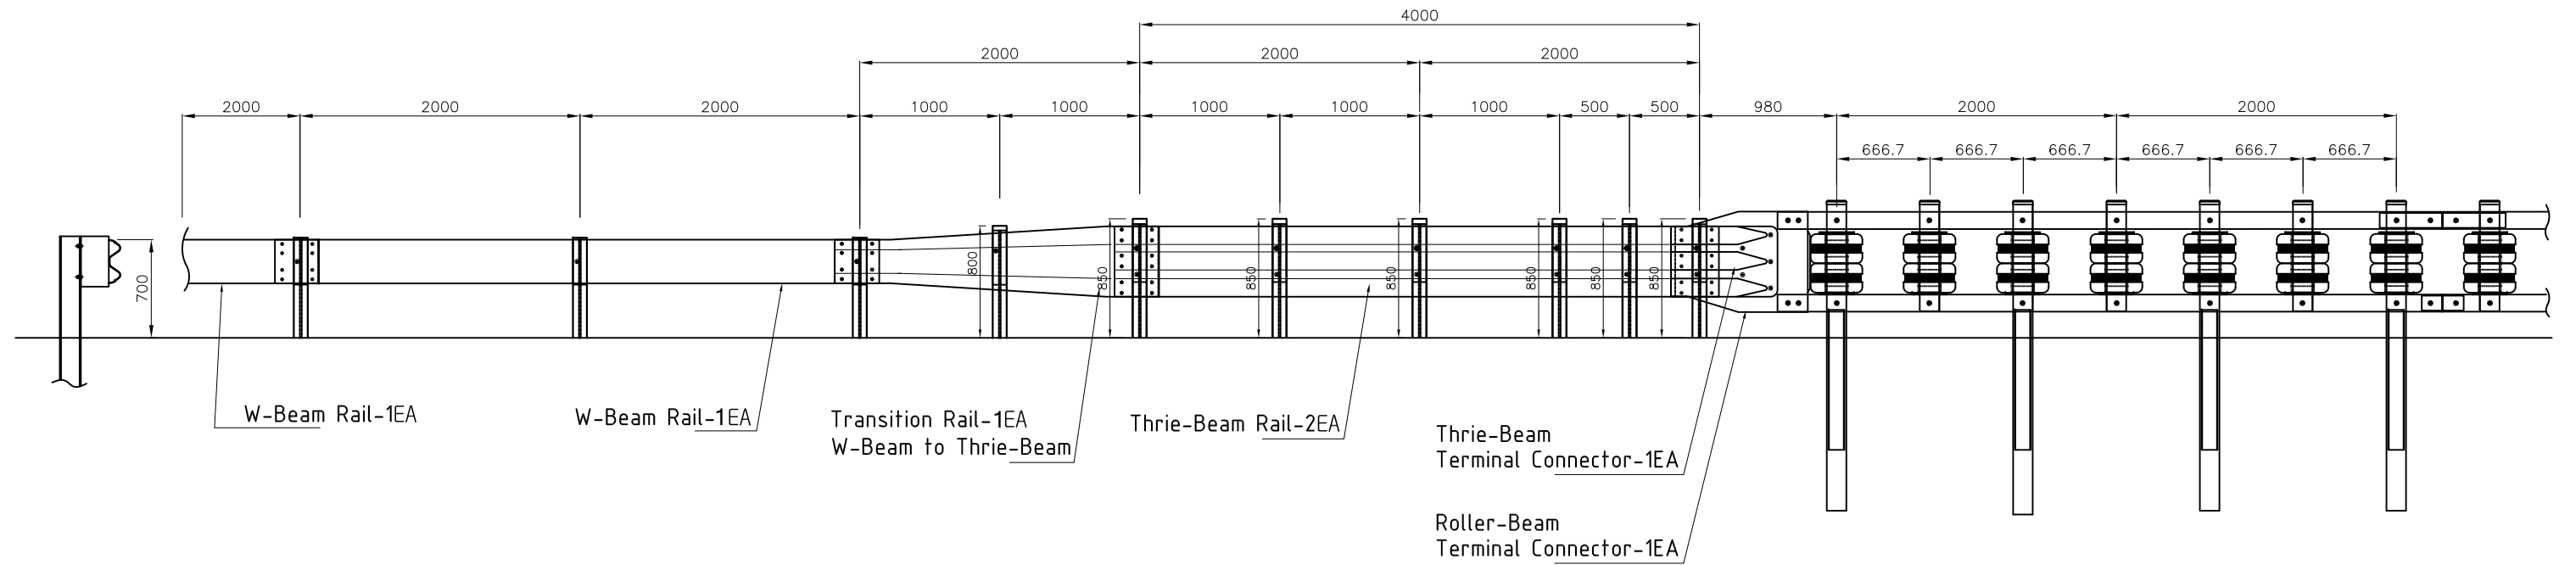

# Safety Roller (Transition-TL3)

PROJECT TITLE

DWG TITLE

Safety Roller (Transition-TL3)

GSI Ltd.  
www.ks0486.com

CONSULT

CHECK

DESIGN

DRAWN

DATE

SCALE

DRAWING NO.

SHEET NO