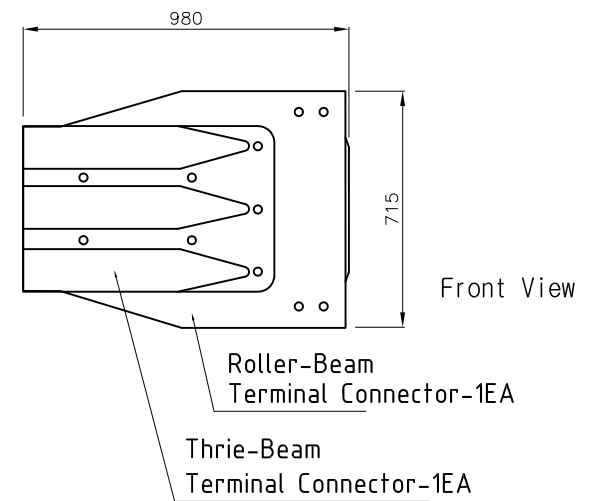

# Safety Roller (Transition-TL3)

PROJECT TITLE

DWG TITLE

Safety Roller (Transition-TL3)

GSI Ltd.  
www.ks0486.com

CONSULT

CHECK

DESIGN

DRAWN

DATE

SCALE

DRAWING NO.

SHEET NO