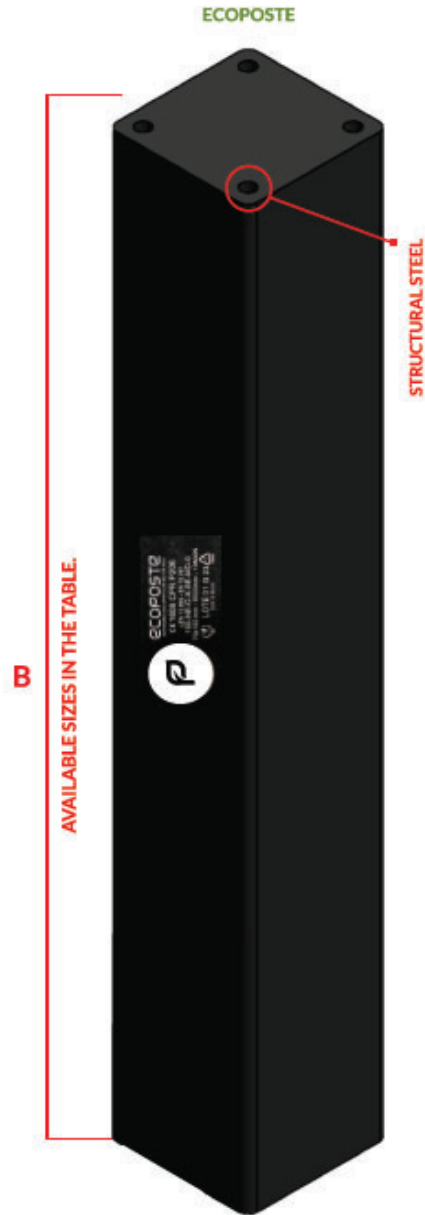

**ECOPOSTE COLLAPSIBLE
SIGNPOST**

Section - 3' x 3'

ITEM	DESCRIPTION	UNIT
Signpost	Ecoposte Colapsible Signpost - section 3" x 3" x 15"	1
Sign Panel	Sign panel in ACM (aluminum composite) with 3mm thickness AASHTO standard - diamond - side 48 in	1
Fixation	Hexagonal Bolt with partial thread and anticorrosion treatment - 4 in - thickness 3/8"	2
Fixation	Flat Washer 3/8"	6
Fixation	Pressure washer 3/8"	2
Fixation	Nut 3/8"	2

The sign was installed directly to the post using through-bolts, but channels and brackets can be used.

The pole was installed in the ground according to a compaction method that complies with AASHTO soil support requirements.

Figure 1. EcoPoste Collapsible Signpost Installation

MINIMUM REQUIREMENTS

- Width - 80mm (+/- 5mm).
- Thickness - 80mm (+/- 5mm).

RESISTANCE

- Breaking load - 5000N.m / 3700 lbf.ft
- Resistance to weathering of 2000hrs - less than 25% of loss

Figure 2. EcoPoste Collapsible Signpost Support (Metric units)

DIMENSIONS OF THE ECOPOSTE

ECOPOSTE

MATERIAL

The EcoPoste Signposts are made of a blend of recycled polymers, with collapsible characteristics, added with flame retardants, resistant to solar radiation (UV), and anti-freezing additives.