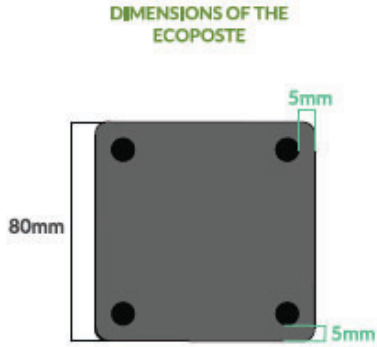

**ECOPOSTE COLLAPSIBLE
SIGNPOST**

Section - 3' x 3'

ITEM	DESCRIPTION	UNIT
Signpost	Ecoposte Colapsible Signpost - section 3" x 3" x 15"	1
Sign Panel	Sign panel in ACM (aluminum composite) with 3mm thickness AASHTO standard - diamond - side 48 in	1
Fixation	Hexagonal Bolt with partial thread and anticorrosion treatment - 4 in - thickness 3/8"	2
Fixation	Flat Washer 3/8"	6
Fixation	Pressure washer 3/8"	2
Fixation	Nut 3/8"	2

The sign was installed directly to the post using through-bolts, but channels and brackets can be used.

The pole was installed in the ground according to a compaction method that complies with AASHTO soil support requirements.

Figure 1. EcoPoste Collapsible Signpost Installation

MINIMUM REQUIREMENTS

- Width - 80mm (+/- 5mm).
- Thickness - 80mm (+/- 5mm).

RESISTANCE

- Breaking load - 5000N.m / 3700 lbf.ft
- Resistance to weathering of 2000hrs - less than 25% of loss

MINIMUM REQUIREMENTS

- Width - 3" (+/- 3/16").
- Thickness - 3" (+/- 3/16").

RESISTANCE

- Breaking load - 5000N.m / 3700 lbf.ft
- Resistance to weathering of 2000hrs - less than 25% of loss

COMPOSITION

- Recycled Plastic - HDPE (High-Density Polyethylene).
- Flame Retardant.
- UV Stabilizer Compound.
- Color - Black through the compound pigmentation process.