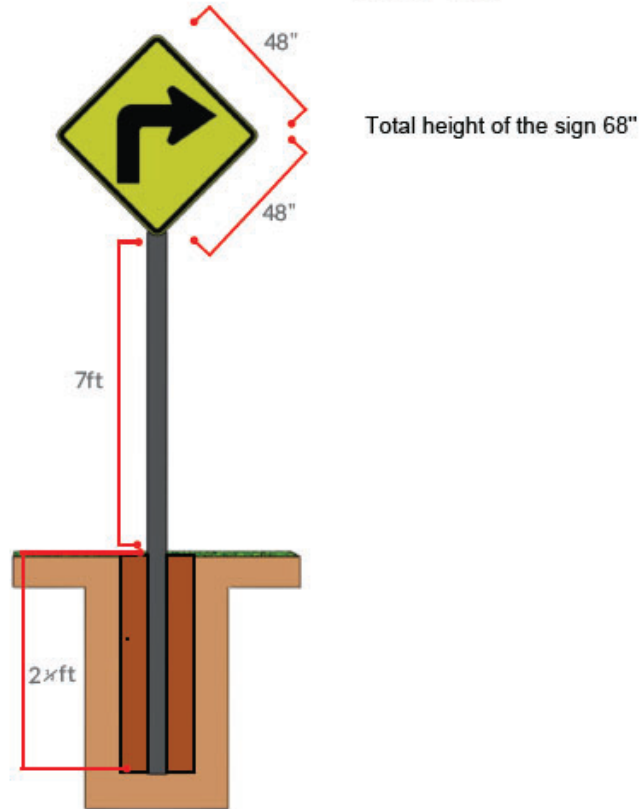

**ECOPOSTE COLLAPSIBLE
SIGNPOST**

Section - 3' x 3'

ITEM	DESCRIPTION	UNIT
Signpost	Ecoposte Colapsible Signpost - section 3" x 3" x 15"	1
Sign Panel	Sign panel in ACM (aluminum composite) with 3mm thickness AASHTO standard - diamond - side 48 in	1
Fixation	Hexagonal Bolt with partial thread and anticorrosion treatment - 4 in - thickness 3/8"	2
Fixation	Flat Washer 3/8"	6
Fixation	Pressure washer 3/8"	2
Fixation	Nut 3/8"	2

The sign was installed directly to the post using through-bolts, but channels and brackets can be used.

The pole was installed in the ground according to a compaction method that complies with AASHTO soil support requirements.

Figure 1. EcoPoste Collapsible Signpost Installation

MINIMUM REQUIREMENTS

- Width - 80mm (+/- 5mm).
- Thickness - 80mm (+/- 5mm).

RESISTANCE

- Breaking load - 5000N.m / 3700 lbf.ft
- Resistance to weathering of 2000hrs - less than 25% of loss

MEASUREMENTS

TYPE	MEASUREMENTS	STRUCTURAL STEEL
B1	6,5"	0,24"
B2	7"	0,24"
B3	8"	0,24"
B4	9"	0,24"
B5	10"	0,24"
B6	12"	0,24" e 0,32"
B7	14"	0,32"
B8	16"	0,32"

Figure 3. EcoPoste Collapsible Signpost Support (Imperial units)