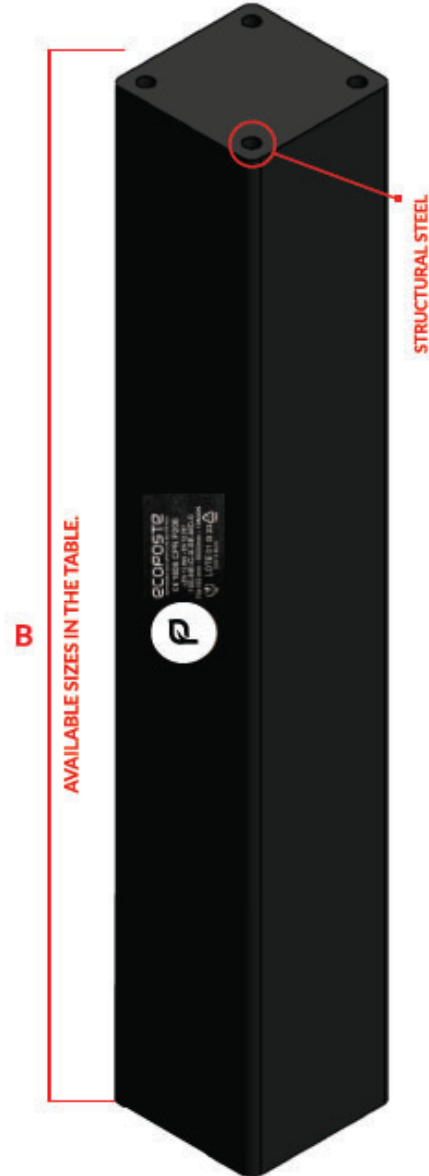

**ECOPOSTE COLLAPSIBLE
SIGNPOST**

Section - 3' x 3'

ITEM	DESCRIPTION	UNIT
Signpost	Ecoposte Colapsible Signpost - section 3" x 3" x 15"	1
Sign Panel	Sign panel in ACM (aluminum composite) with 3mm thickness AASHTO standard - diamond - side 48 in	1
Fixation	Hexagonal Bolt with partial thread and anticorrosion treatment - 4 in - thickness 3/8"	2
Fixation	Flat Washer 3/8"	6
Fixation	Pressure washer 3/8"	2
Fixation	Nut 3/8"	2

The sign was installed directly to the post using through-bolts, but channels and brackets can be used.

The pole was installed in the ground according to a compaction method that complies with AASHTO soil support requirements.

Figure 1. EcoPoste Collapsible Signpost Installation

MINIMUM REQUIREMENTS

- Width - 80mm (+/- 5mm).
- Thickness - 80mm (+/- 5mm).

RESISTANCE

- Breaking load - 5000N.m / 3700 lbf.ft
- Resistance to weathering of 2000hrs - less than 25% of loss

Figure 2. EcoPoste Collapsible Signpost Support (Metric units)

DIMENSIONS OF THE ECOPOSTE

ECOPOSTE

MATERIAL

The EcoPoste Signposts are made of a blend of recycled polymers, with collapsible characteristics, added with flame retardants, resistant to solar radiation (UV), and anti-freezing additives.