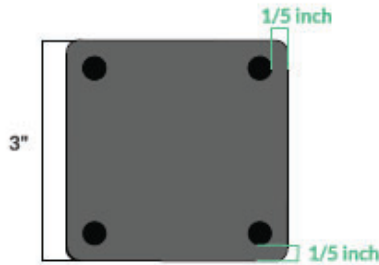

DIMENSIONS OF THE ECOPOSTE